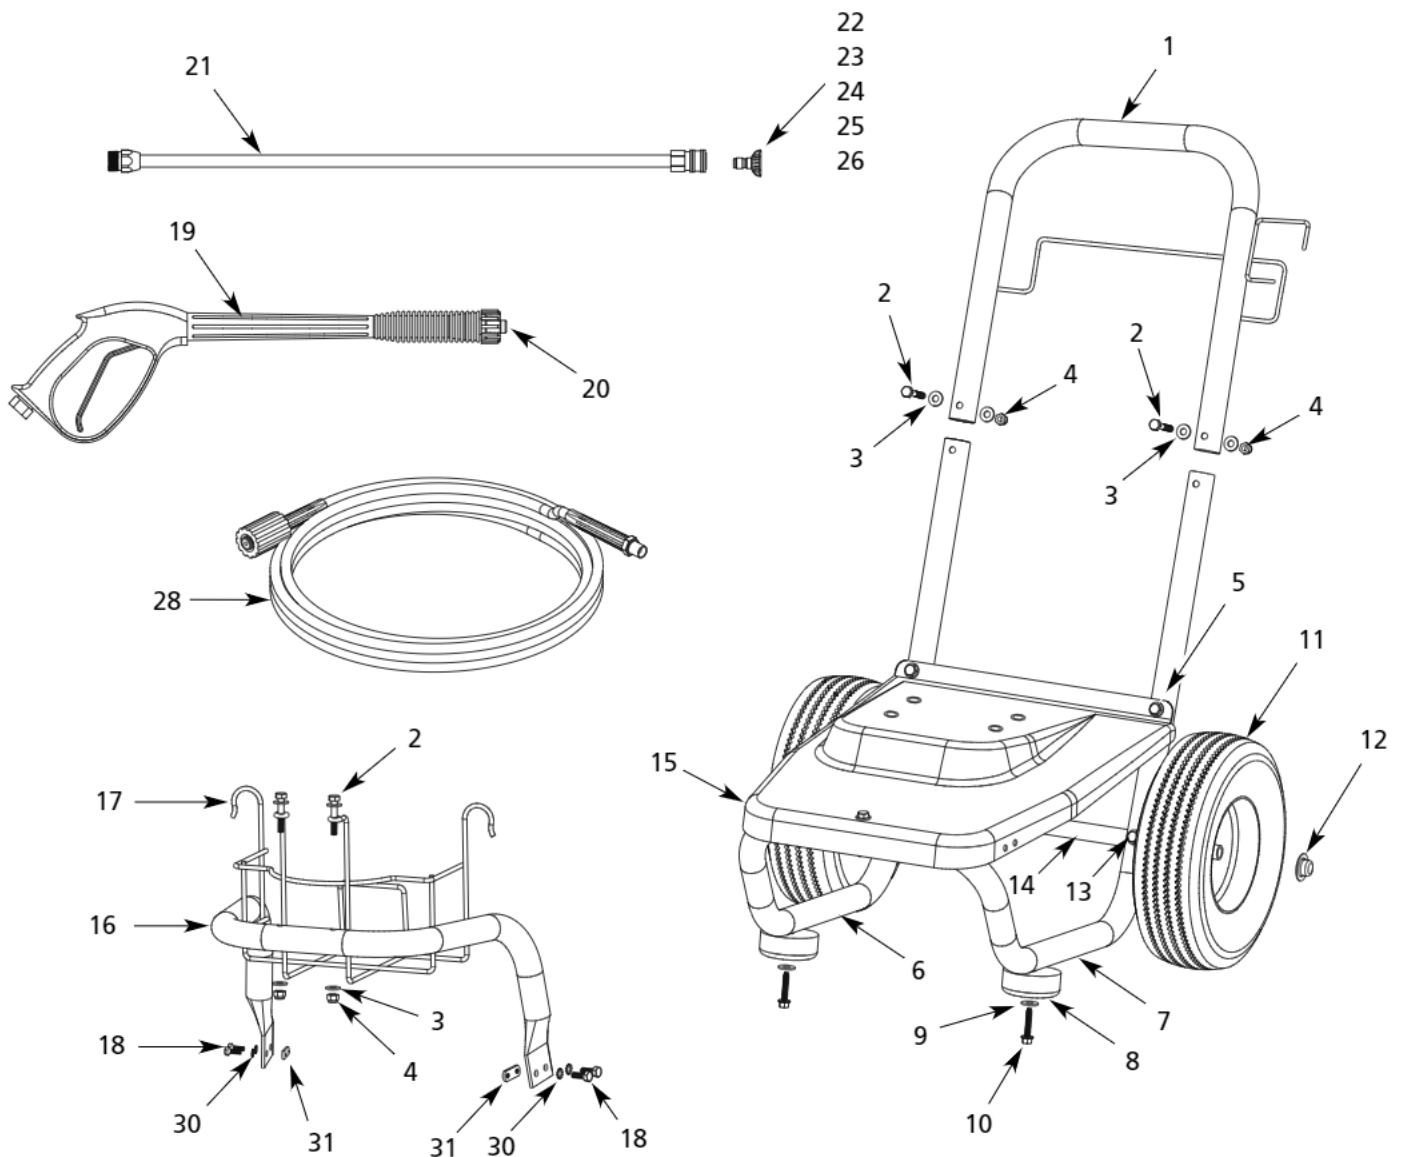

Gas Powered Pressure Washer

PW2675

**For replacement parts or technical assistance,
call 1-800-330-0712**

Replacement Parts List

Address parts correspondence to:
Campbell Hausfeld
Attention: Customer Service
100 Production Drive
Harrison, OH 45030 U.S.A.

Please provide following information:
- Model number
- Serial number (if any)
- Part description and number as shown in parts list

Ref. No.	Description	PW2675	Qty.
1	Handle Tube	PM343717AV	1
2 *	1/4" - 20 bolt (handle)	PM001903AV	4
3 *	Flat washer	PM002000AV	18
4 *	1/4" - 20 nylon lock nut	ST073808AV	9
5 *	1/4" - 20 bolt (base)	PM001902AV	3
6	Left leg	PM223620BH	1
7	Right leg	PM223610BH	1
8	Rubber bumper	MJ110304AV	2
9 *	Flat washer	—	2
10 *	1/4" - 20 x 3/4" self tapping screw	MJ106205AV	2
11	Wheel	WA005620AV	2
12	Pushnut	AL066300AV	2
13 *	1/4" - 20 bolt (axle)	MJ101104AV	2
14	Axle	PM235601BH	1
15	Baseplate	PM235710AV	1
16	Front guard tube	PM242000AV	1
17	Detergent Basket	PM242050AV	1
18 *	1/4" - 20 x 3/4" bolt (front guard tube)	MJ101105AV	4
19	Gun	PM243000AV	1
20	O-ring (gun)	PM245800SV	1
21	Lance	PM035120AV	1
	Quick Connect Tips		
22 ■	0 (Red)	PM039870AV	1
23	15 (Yellow)	PM039880AV	1
24 ■	25 (Green)	PM039890AV	1
25 ■	40 (White)	PM039900AV	1
26	Detergent (Black)	PM039820AV	1
27 ▲	Detergent tube	PM013800AV	1
28	Hose (25')	PM344301AV	1
29 ** ▲	Pump assembly	PM348315SJ	1
30 *	Washer, star lock	MJ105700AV	4
31	1/4" - 20 nut, double	MJ104704AV	2
*	Item available at local hardware store		
**	See separate pump breakdown sheet for replacement pump parts		
■	Sold separately		
▲	Item not shown		
—	Not Available		